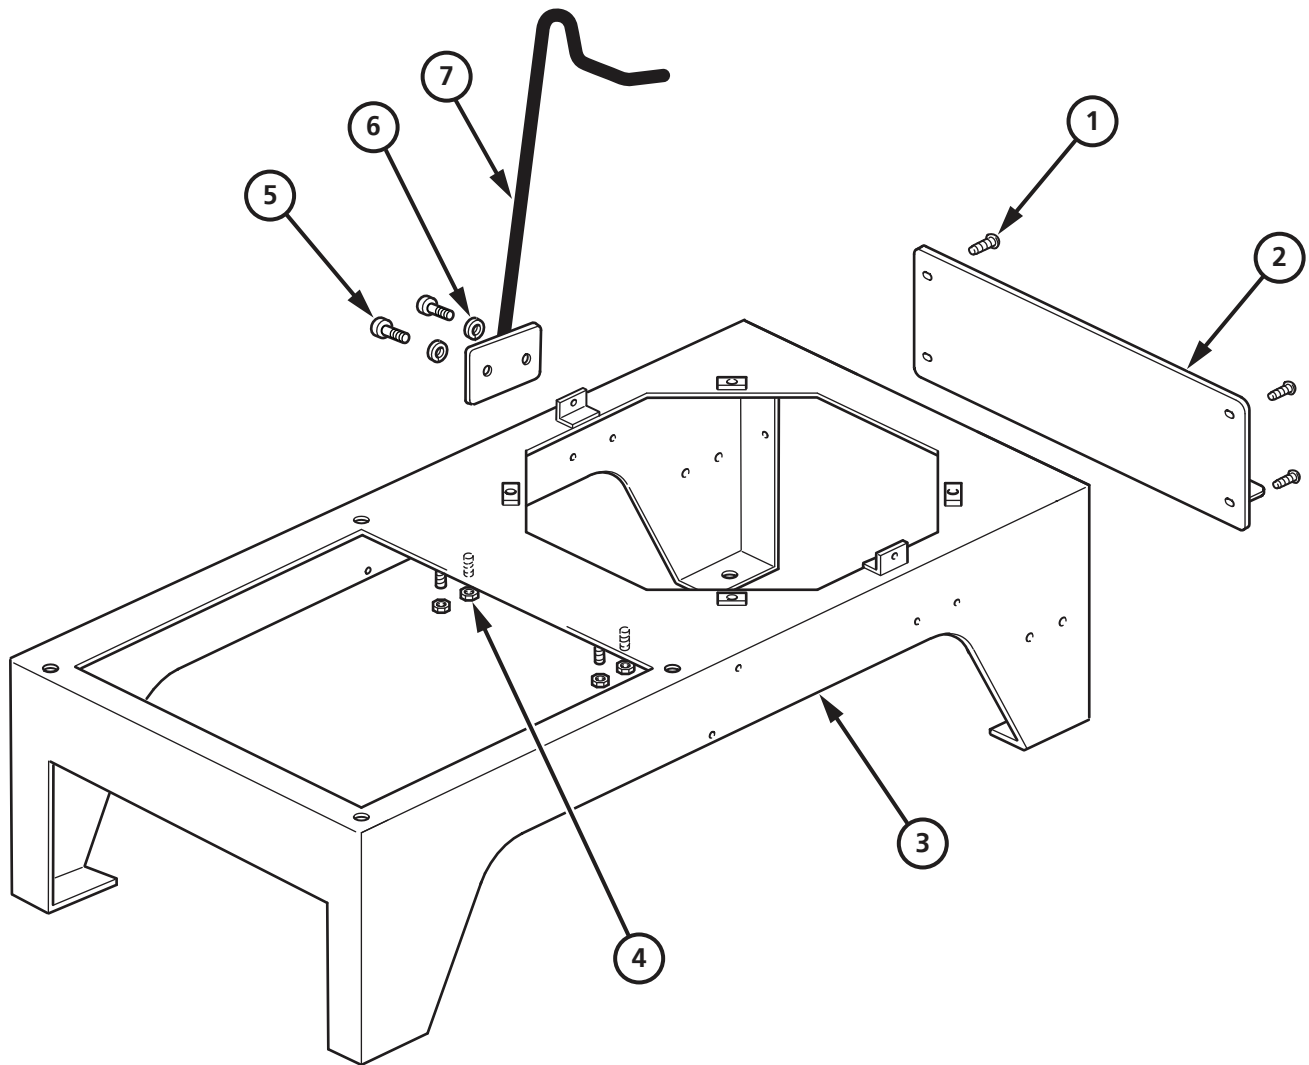

BA-100 Base Assembly up to 85 LB

BILL OF MATERIALS

ITEM	DESCRIPTION	PART NO	QTY
1	10-32 X 1/2" Button Head Socket Screw	324-086	4
2	Hose Mount, Rear	330-003	1
3	Base Platform	330-001	1
4	1/4"-20 Locknut	310-020	4
5	1/4-20 X 5/8" Socket Head Cap Screw*	322-102	2-4
6	1/4" Lock Washer*	316-007	2-4
7	Handgun Hanger*	330-012	1-2