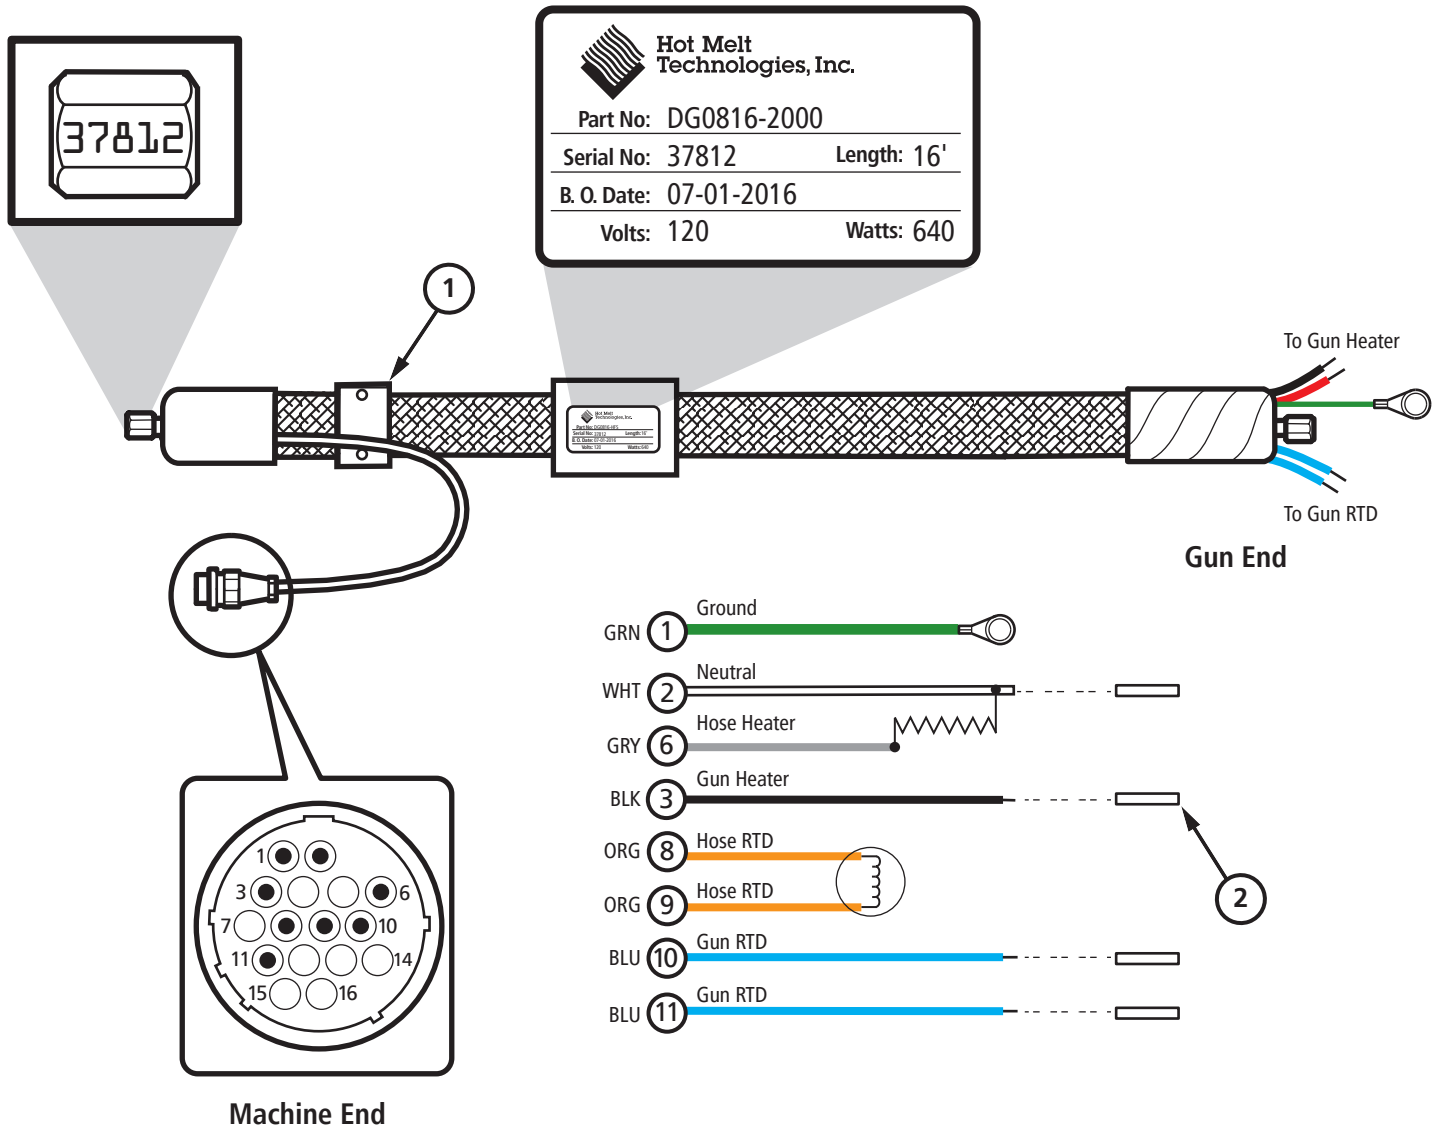

## DG 2000 Series Hoses 120 VAC

HOSE PART NUMBER		
CORE	LENGTH	
DG 06 = 3/8" dia., ≈30 W per linear ft	08 = 8 ft	<b>-2000</b>
08 = 1/2" dia., ≈40 W per linear ft	12 = 12 ft	
10 = 5/8" dia., ≈50 W per linear ft	16 = 16 ft	
<i>Other lengths available</i>		

BILL OF MATERIALS			
ITEM	DESCRIPTION	PART NO	QTY
1	Hose Mounting Block	540-027	1
2	Parallel Splice, High Temp	221-080	4