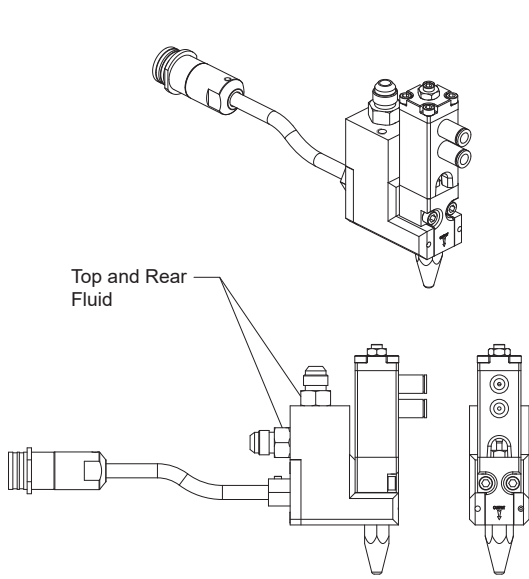

# 600 Series Automatic Guns

**Universal**

Description	PN#
Automatic Head, Single Valve, RTD, 120 Volts	AV-600-RU
Automatic Head, Single Valve, RTD, 220 Volts	XP-600-RU

**Swivel**

Description	PN#
Automatic Head, Single Valve, RTD, Linear Swivel, 120 Volts	AV-600-RS
Automatic Head, Single Valve, RTD, Linear Swivel, 220 Volts	XP-600-RS

Note: Nozzles must be ordered separately

Orifice	Part No.	Description
.020	156-240	Fine Point, Reduced Cavity
.030	156-242	
.040	156-244	
.050	156-018	Blunt Nose
.090	156-022	
.050	156-080	Taper Extended, 2"
.030	156-031	Hypodermic Extended, 2"
.050	156-033	
.050	156-043	Extended Blunt Nose, 2"
.090	156-047	
.090	156-048	Extended Long Blunt Nose, 3"
.090	156-060	Special Nozzle Adapter

**Spray**

Orifice	Part No.	Description
.040	915-010	Narrow Spray Pattern
.060	915-011	
.040	915-013	Standard Spray Pattern
.060	915-012	
.040	915-015	Wide Spray Pattern
.060	915-014	

**Vortex**

Orifice	Part No.	Description
.060	915-150	Standard Orifice Spray
.090	915-159	Wide Orifice Spray