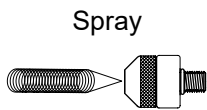

# 600 Series Automatic Guns

**Universal**

Description	PN#
Automatic Head, Single Valve, RTD, 120 Volts	AV-600-RU
Automatic Head, Single Valve, RTD, 220 Volts	XP-600-RU

**Swivel**

Description	PN#
Automatic Head, Single Valve, RTD, Linear Swivel, 120 Volts	AV-600-RS
Automatic Head, Single Valve, RTD, Linear Swivel, 220 Volts	XP-600-RS

Note: Nozzles must be ordered separately

Orifice	Part No.	Description
.020	156-240	Fine Point, Reduced Cavity
.030	156-242	
.040	156-244	
.050	156-018	Blunt Nose
.090	156-022	
.050	156-080	Taper Extended, 2"
.030	156-031	Hypodermic Extended, 2"
.050	156-033	
.050	156-043	Extended Blunt Nose, 2"
.090	156-047	
.090	156-048	Extended Long Blunt Nose, 3"
.090	156-060	Special Nozzle Adapter

**Spray**

Orifice	Part No.	Description
.040	915-010	Narrow Spray Pattern
.060	915-011	
.040	915-013	Standard Spray Pattern
.060	915-012	
.040	915-015	Wide Spray Pattern
.060	915-014	

**Vortex**

Orifice	Part No.	Description
.060	915-150	Standard Orifice Spray
.090	915-159	Wide Orifice Spray