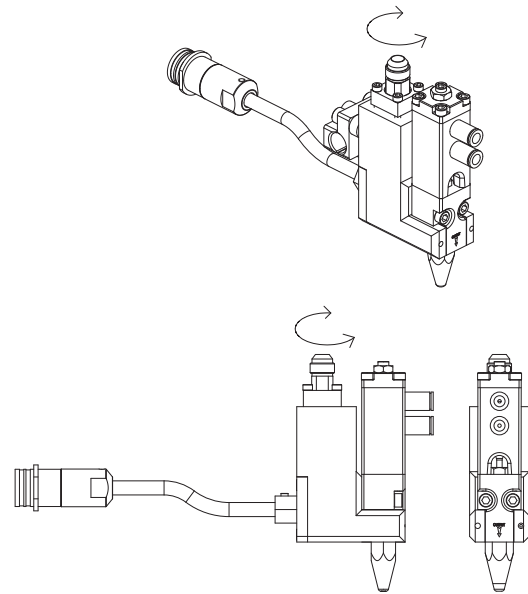

# 600 Series Automatic Guns

**Universal**

Description	PN#
Automatic Head, Single Valve, RTD, 120 Volts	AV-600-RU
Automatic Head, Single Valve, RTD, 220 Volts	XP-600-RU

**Swivel**

Description	PN#
Automatic Head, Single Valve, RTD, Linear Swivel, 120 Volts	AV-600-RS
Automatic Head, Single Valve, RTD, Linear Swivel, 220 Volts	XP-600-RS

Note: Nozzles must be ordered separately

Orifice	Part No.	Description
.020	156-240	Fine Point, Reduced Cavity
.030	156-242	
.040	156-244	
.050	156-018	Blunt Nose
.090	156-022	
.050	156-080	Taper Extended, 2"
.030	156-031	Hypodermic Extended, 2"
.050	156-033	
.050	156-043	Extended Blunt Nose, 2"
.090	156-047	
.090	156-048	Extended Long Blunt Nose, 3"
.090	156-060	Special Nozzle Adapter

**Spray**

Orifice	Part No.	Description
.040	915-010	Narrow Spray Pattern
.060	915-011	
.040	915-013	Standard Spray Pattern
.060	915-012	
.040	915-015	Wide Spray Pattern
.060	915-014	

**Vortex**

Orifice	Part No.	Description
.060	915-150	Standard Orifice Spray
.090	915-159	Wide Orifice Spray