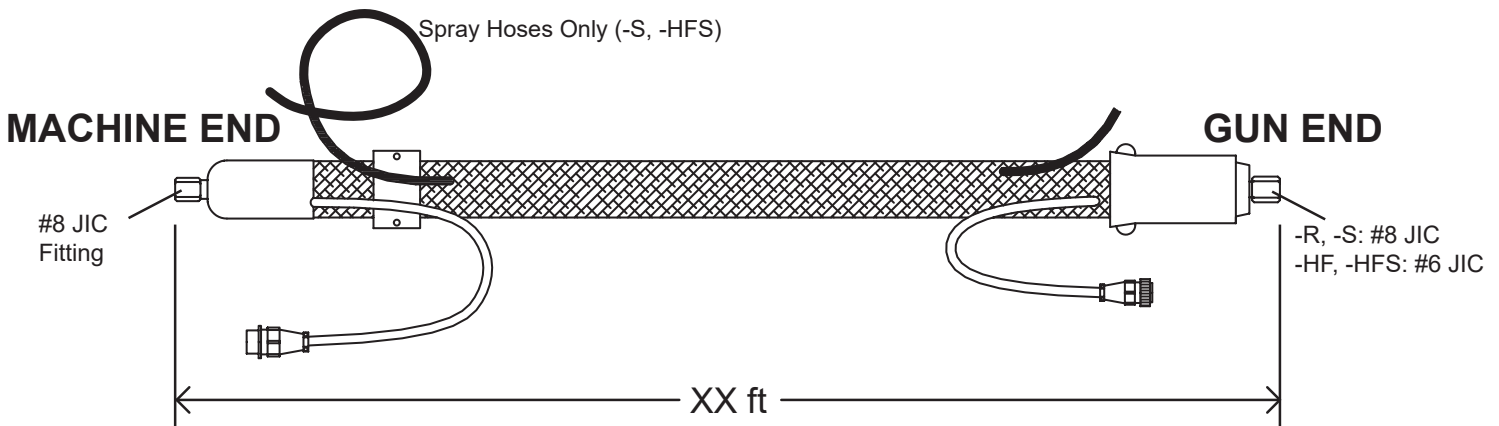

Standard RTD Controlled, #8 Core Heated Hoses

Hose Voltage

DG: 120 VAC Heated Hose
 XP: 220 VAC Heated Hose

Hose Core

08: #8 Core Hose (1/2 Nominal Inside Diameter)

Hose Length

08 - 28: 8 to 28 ft

Heated Hose Type

R: Regular Hose (#8 JIC Fitting Machine & Gun End)
 S: Spray Hose (#8 JIC Fitting Machine & Gun End)
 HF: High Flow Hose (#6 JIC Fitting on Gun End)
 HFS: High Flow Spray Hose (#6 JIC Fitting on Gun End)

DG08 Hoses, 120 VAC @ 40 Watts/ft (Nominal)

Hose Length [ft]	08	12	16	20
Price \$	690	840	1,080	1,225

XP08 Hoses, 220 VAC @ 40 Watts/ft (Nominal)

Hose Length [ft]	08	12	16	20	24	28
Price \$	690	840	1,080	1,225	1,550	1,850