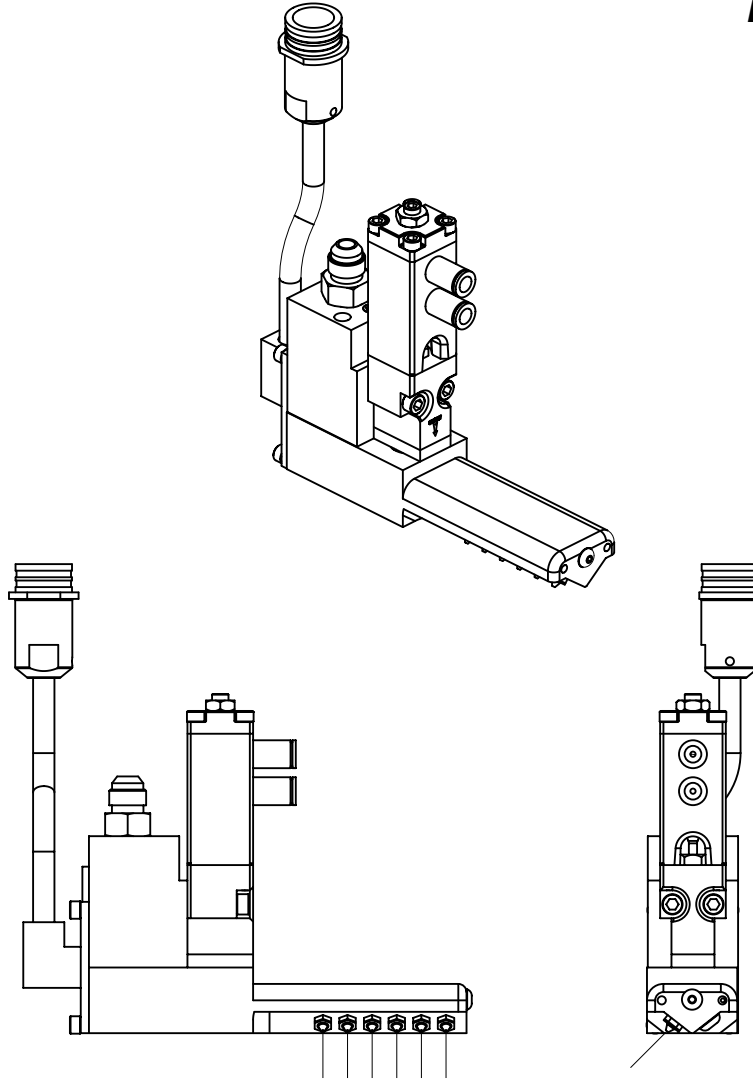

**850 Series Automatic Guns  
Box Gun**

<b>Description:</b>	<b>Nozzles</b>	<b>Spacing</b>	<b>PN# 120V</b>	<b>PN# 220V</b>
3 Nozzle Box Gun	3	.500"	TP853-500	XTP853-500
3 Nozzle Box Gun	3	.375"	TP853-375	XTP853-375
6 Nozzle Box Gun	6	.375"	TP856-375	XTP856-375

\*Special spacing is available. Call factory for information.

<b>T-Nozzles</b>		
	Part No.	Orifice Size
	156-104	.020"
	156-107	.030"
	156-109	.040"