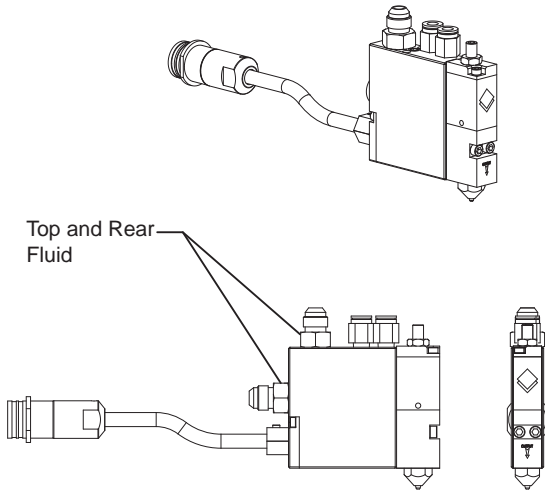

900 Series Automatic Guns Mini-Manifold

HP

Description	PN#
Automatic Gun, Single Valve, RTD, 120 Volts	AV-900M-HP
Automatic Gun, Single Valve, RTD, 220 Volts	XP-900M-HP

Regular

Description	PN#
Automatic Gun, Single Valve, RTD, 120 Volts	AV-900M-R
Automatic Gun, Single Valve, RTD, 220 Volts	XP-900M-R

Reduced Cavity Nozzles

	Part No.	Orifice Size
	159-016-050	.016"
	159-020-050	.020"
	159-024-050	.024"
	159-028-050	.028"

****Note:** Other Nozzle options are available for special order. Please call factory for more information.**

Regular Nozzles

DESCRIPTION:	Part No.	Orifice Size
Pencil Nozzle	158-016-050	.016"
	158-020-050	.020"
	158-024-050	.024"
	158-028-050	.028"
Button Nozzle, Dual Orf.	158-2030-2	.020" @ 30°
	158-3030-2	.030" @ 30°
	158-2045-2	.020" @ 45°
	158-3045-2	.030" @ 45°