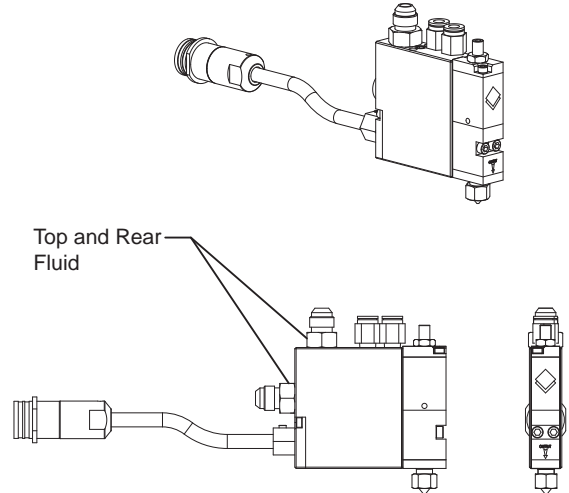

900 Series Automatic Guns Mini-Manifold

HP

Description	PN#
Automatic Gun, Single Valve, RTD, 120 Volts	AV-900M-HP
Automatic Gun, Single Valve, RTD, 220 Volts	XP-900M-HP

Regular

Description	PN#
Automatic Gun, Single Valve, RTD, 120 Volts	AV-900M-R
Automatic Gun, Single Valve, RTD, 220 Volts	XP-900M-R

Reduced Cavity Nozzles

	Part No.	Orifice Size
	159-016-050	.016"
	159-020-050	.020"
	159-024-050	.024"
	159-028-050	.028"

****Note:** Other Nozzle options are available for special order. Please call factory for more information.**

Regular Nozzles

DESCRIPTION:	Part No.	Orifice Size
Pencil Nozzle	158-016-050	.016"
	158-020-050	.020"
	158-024-050	.024"
	158-028-050	.028"
Button Nozzle, Dual Orf.	158-2030-2	.020" @ 30°
	158-3030-2	.030" @ 30°
	158-2045-2	.020" @ 45°
	158-3045-2	.030" @ 45°