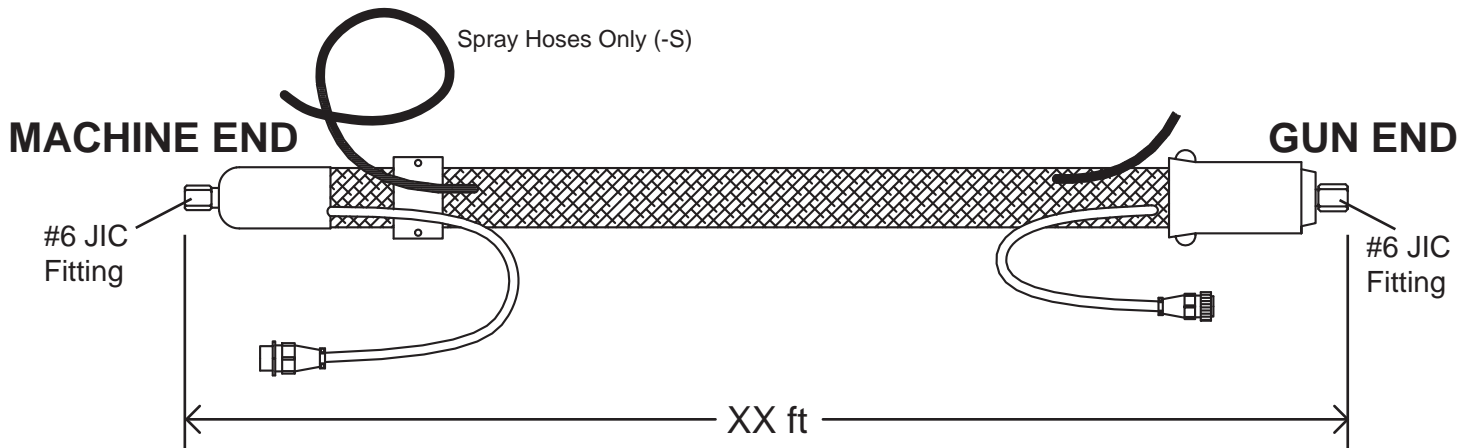

Standard RTD Controlled, #6 Core Heated Hoses

XX06XX - X

Hose Voltage

- DG: 120 VAC Heated Hose
- XP: 220 VAC Heated Hose

Hose Core

- 06: #6 Core Hose (3/8 Nominal Inside Diameter)

Hose Length

- 04 - 28: 4 to 28 ft

Heated Hose Type

- R: Regular Hose
- S: Spray Hose

DG06 Hoses, 120 VAC @ 30 Watts/ft (Nominal)							
Hose Length [ft]	04	06	08	12	16	20	24

XP06 Hoses, 220 VAC @ 30 Watts/ft (Nominal)								
Hose Length [ft]	04	06	08	12	16	20	24	28

Total System Amperage Must Be Considered When Selecting Hose Length