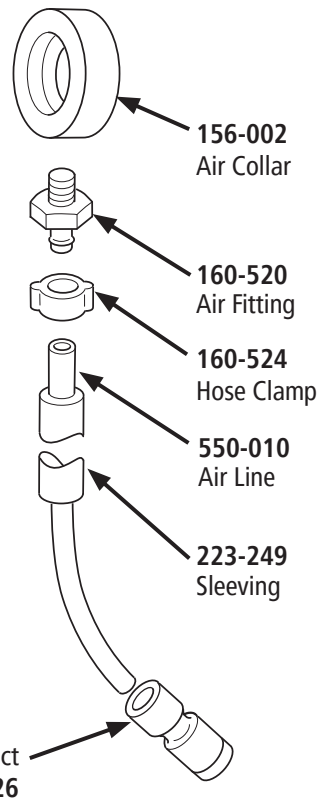

400/600 Series Spray Nozzles

YOUR SYSTEM CONFIGURATION

	ORIFICE	PART NO
Ultra Narrow	.020"	915-006
	.040"	915-003
Narrow HV	.060"	915-002
	.040"	915-010
Narrow	.060"	915-011
	.020"	915-008
Standard	.040"	915-013
	.060"	915-012
Wide	.020"	915-009
	.040"	915-015
Extra Wide	.060"	915-014
	.060"	915-016

All nozzles include:
1) O-ring P/N 520-023

915-004
400 Series Airline Kit