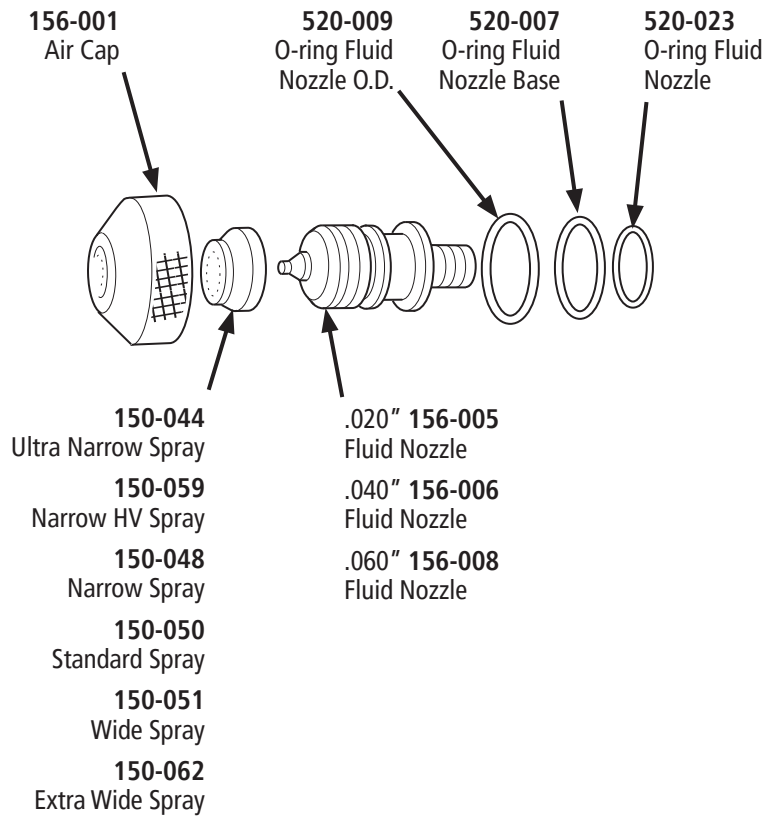

400/600 Series Spray Nozzles

YOUR SYSTEM CONFIGURATION

	ORIFICE	PART NO
Ultra Narrow	.020"	915-006
	.040"	915-003
Narrow HV	.060"	915-002
	.040"	915-010
Narrow	.060"	915-011
	.020"	915-008
Standard	.040"	915-013
	.060"	915-012
Wide	.020"	915-009
	.040"	915-015
Extra Wide	.060"	915-014
	.060"	915-016

All nozzles include:
1) O-ring P/N 520-023

915-004
400 Series Airline Kit