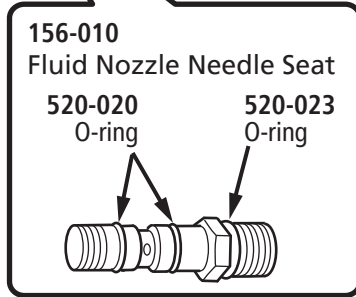

500 Series Spray Nozzles

YOUR SYSTEM CONFIGURATION

	ORIFICE	PART NO
Narrow HV	.060"	915-025
	.020"	915-018
Narrow	.040"	915-021
	.060"	915-022
Standard	.040"	915-019
	.060"	915-023
Wide	.040"	915-020
	.060"	915-024
Extra Wide	.060"	915-024

- 156-001 Spray Air Cap
- 150-059 Narrow HV Spray
- 150-048 Narrow Spray
- 150-050 Standard Spray
- 150-051 Wide Spray
- 150-062 Extra Wide Spray