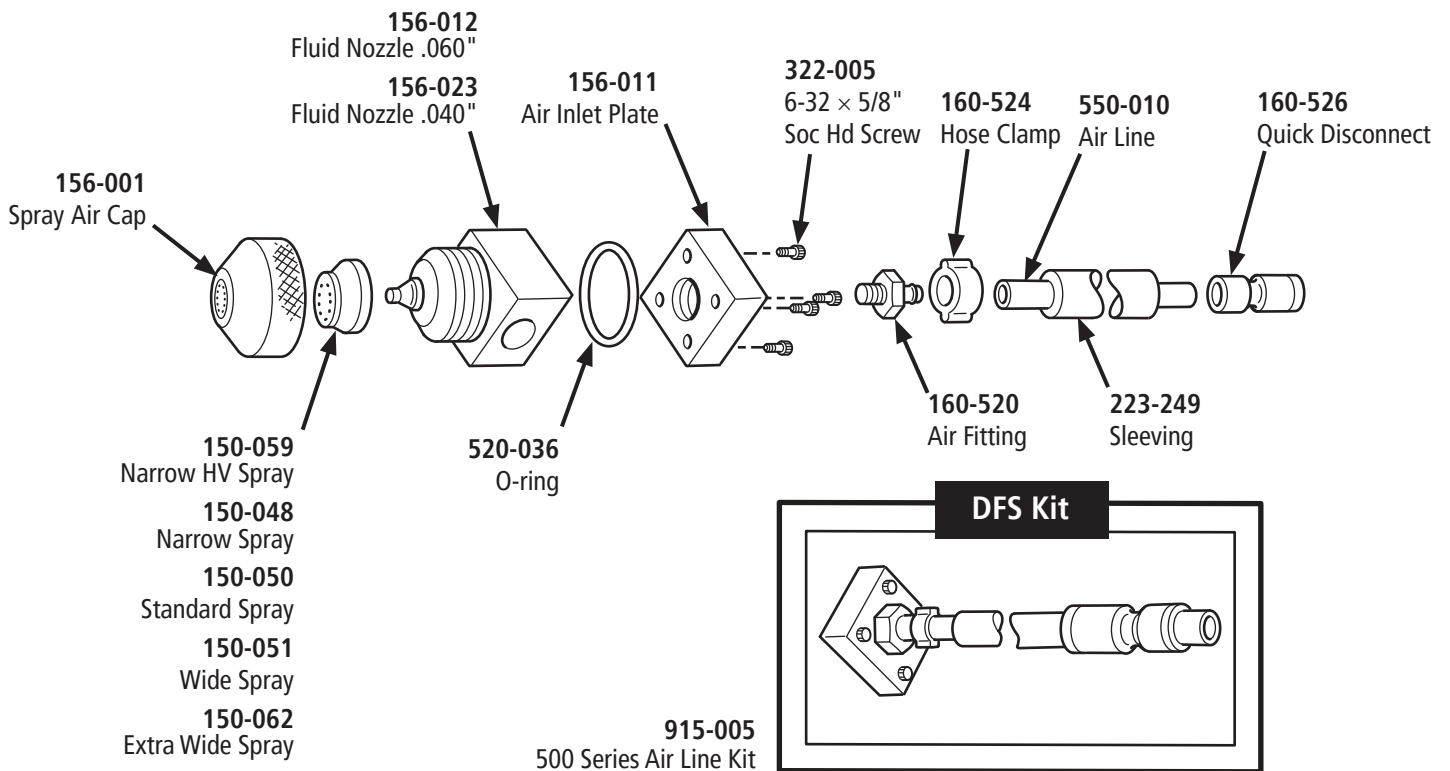

500 Series Spray Nozzles

YOUR SYSTEM CONFIGURATION

	ORIFICE	PART NO
Narrow HV	.060"	915-025
	.020"	915-018
Narrow	.040"	915-021
	.060"	915-022
Standard	.040"	915-019
	.060"	915-023
Wide	.040"	915-020
	.060"	915-024
Extra Wide	.060"	915-024

- 156-001 Spray Air Cap
- 150-059 Narrow HV Spray
- 150-048 Narrow Spray
- 150-050 Standard Spray
- 150-051 Wide Spray
- 150-062 Extra Wide Spray