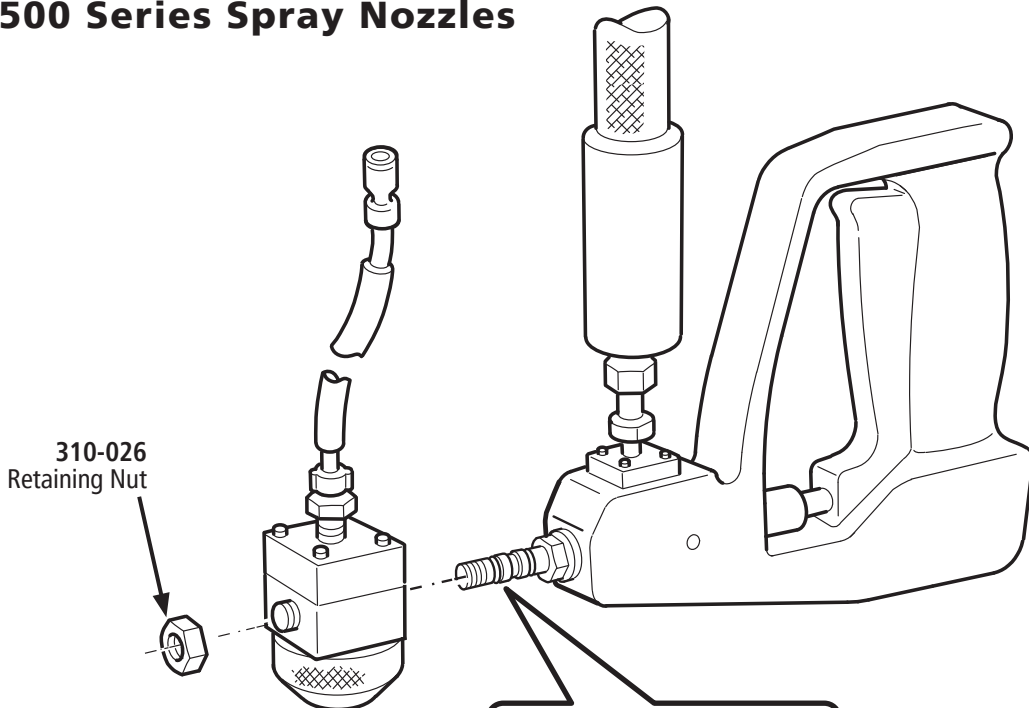

500 Series Spray Nozzles

YOUR SYSTEM CONFIGURATION

	ORIFICE	PART NO
Narrow HV	.060"	915-025
	.020"	915-018
Narrow	.040"	915-021
	.060"	915-022
Standard	.040"	915-019
	.060"	915-023
Wide	.040"	915-020
	.060"	915-024
Extra Wide	.060"	915-024

- 156-001 Spray Air Cap
- 150-059 Narrow HV Spray
- 150-048 Narrow Spray
- 150-050 Standard Spray
- 150-051 Wide Spray
- 150-062 Extra Wide Spray