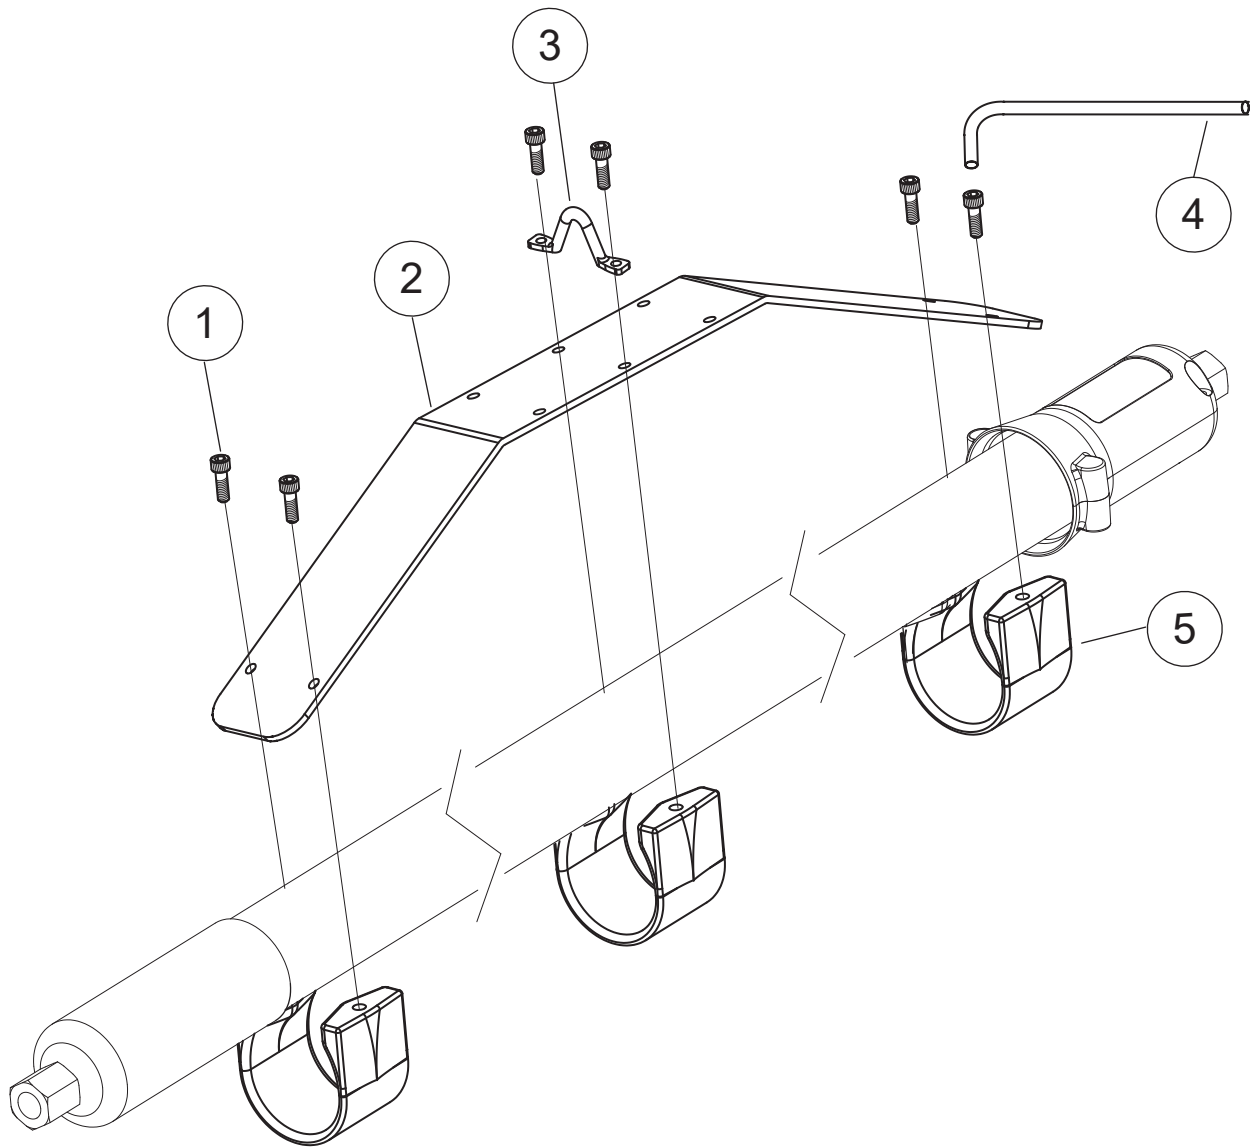

Hose Hammock Metal 933-006

Technical Information

| BILL OF MATERIALS | | | |
|-------------------|------------------------------------|---------|-----|
| ITEM | DESCRIPTION | PART NO | QTY |
| 1 | 8-32 X 7/16" Socket Head Cap Screw | 322-031 | 6 |
| 2 | Hose Hammock | 170-015 | 1 |
| 3 | Pad-Eye | 170-014 | 1 |
| 4 | 9/64" Allen Wrench | 300-042 | 1 |
| 5 | Hose Mounting Block | 540-027 | 3 |