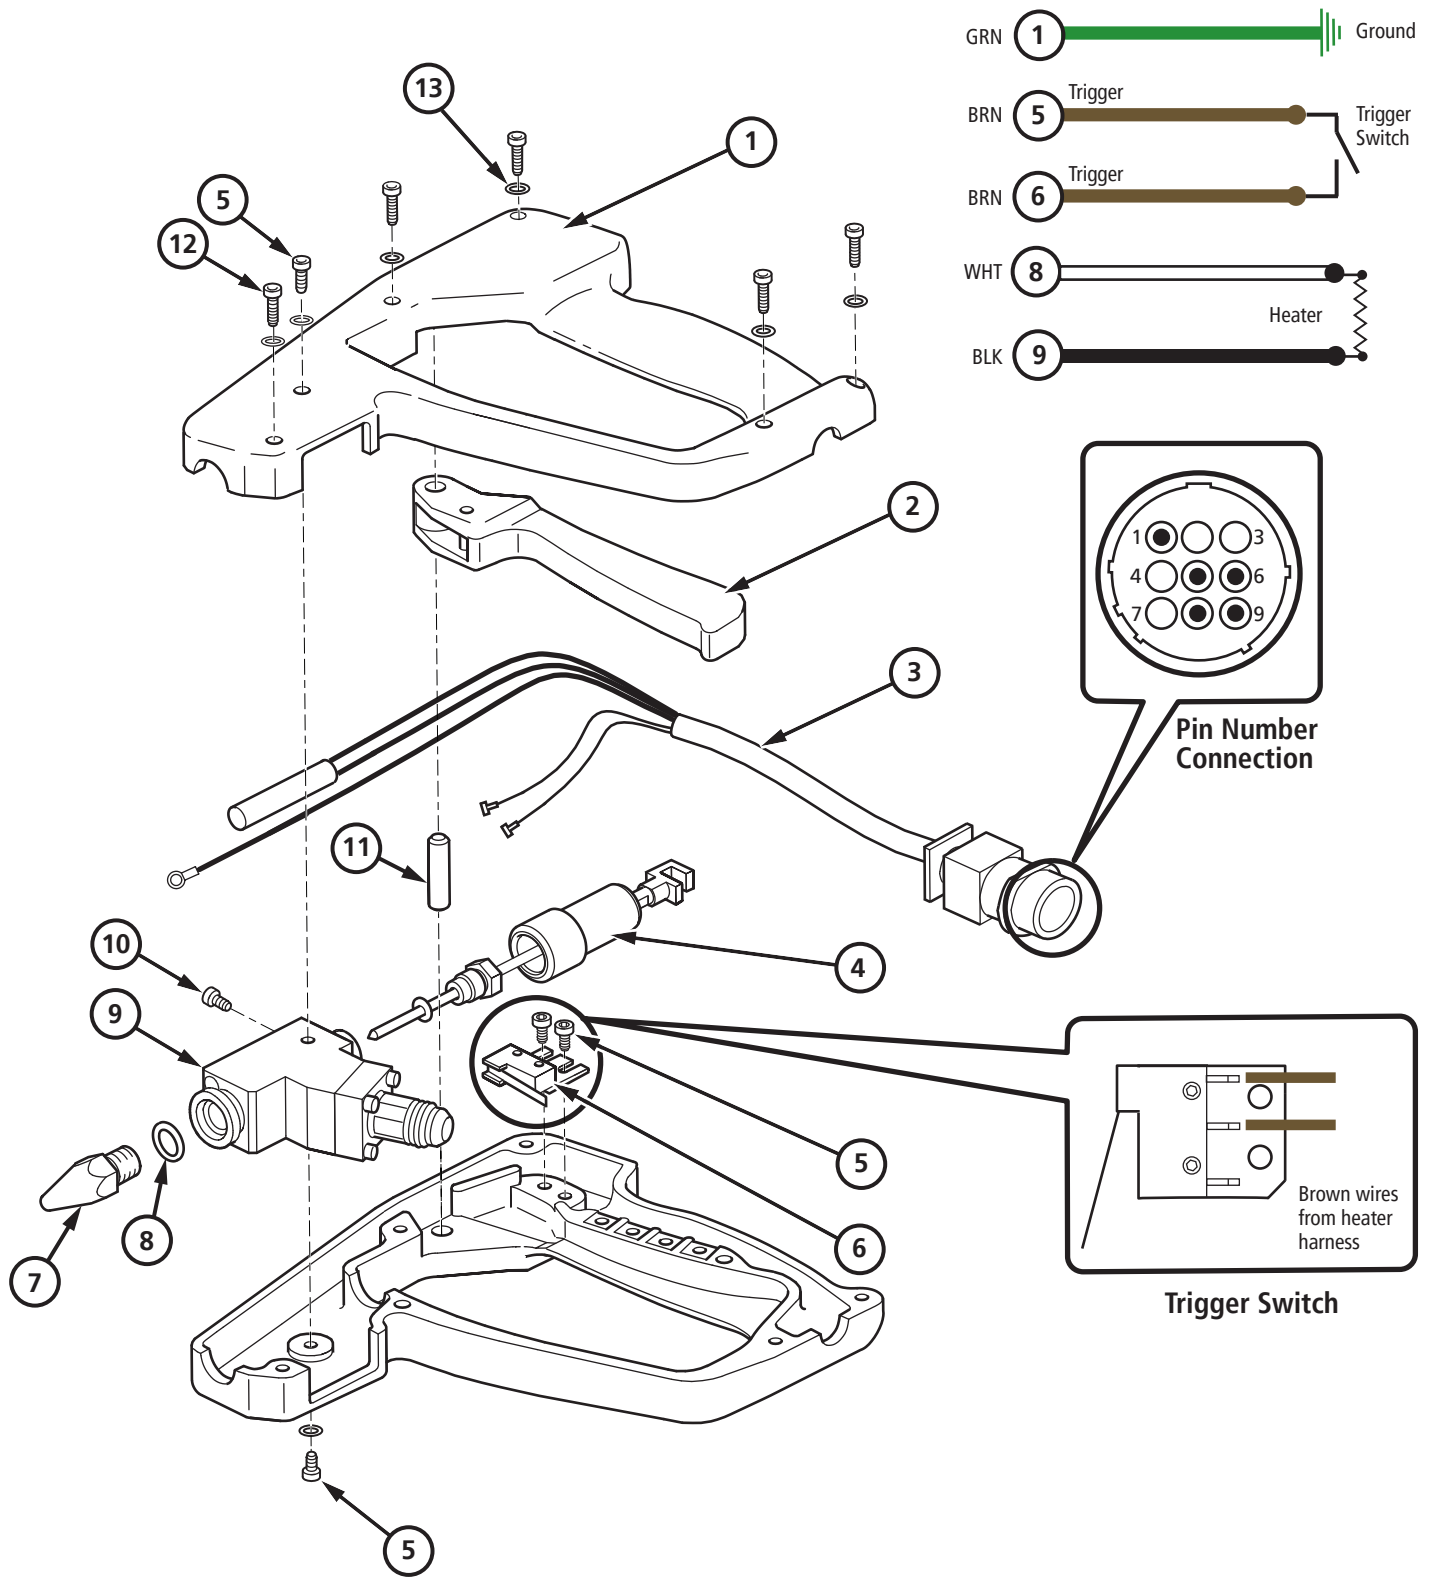

ETC Handgun

ETC Handgun Parts List

340-028
Sticker340-029
Sticker

YOUR GUN CONFIGURATION

Standard Hose Entry

DG-411-S, Linear Swivel

DG-413-S, 360 Plus Swivel

Top Hose Entry

DG-413-T, 360 Plus Swivel

In-Line Hose Entry

DG-513, 360 Plus Swivel

BILL OF MATERIALS				DG-411-S	DG-413-S	DG-413-T	DG-513
ITEM	DESCRIPTION	PART NO	QTY				
1a	Handgun Body (Standard, In-Line)	125-001	1	●	●		●
1b	Handgun Body (Top Entry)	125-002	1			●	
2	Trigger	125-004	1	●	●	●	●
3a	DFS Heater Harness (Standard, In-Line) 30 W	912-110	1	●	●		●
3b	DFS Heater Harness (Top Entry) 30 W	912-111	1			●	
3c	DFS Heater Harness (Standard, In-Line) 35 W	912-112	1	○	○		○
3d	DFS Heater Harness (Top Entry) 35 W	912-113	1			○	
4a	DFS Needle Assembly (Standard, Top Entry)	912-060	1	●	●	●	
4b	DFS Needle Assembly (In-Line)	912-061	1				●
5	6-32 X 1/4" Socket Head Cap Screws	322-002	4	●	●	●	●
6	Trigger Switch	912-550	1	●	●	●	●
7	Nozzle	See Nozzles	1	○	○	○	○
8	O-ring	520-023	1	●	●	●	●
9a	DFS Heater Body With Linear Swivel	912-547	1	●			
9b	DFS Heater Body With Ball Swivel	912-545	1		●	●	●
10	6-32 X 1/8" Socket Head Cap Screws	322-001	1	●	●	●	●
11	Trigger Pivot Pin	300-018	1	●	●	●	●
12	6-32 X 1/2" Socket Head Cap Screws	322-004	5	●	●	●	●
13	DG Handgun Body Assembly Washer	125-035	7	●	●	●	●