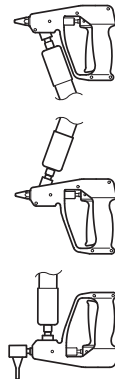

ETC Handgun

ETC Handgun Parts List

340-028
Sticker340-029
Sticker

YOUR GUN CONFIGURATION

Standard Hose Entry

DG-411-S, Linear Swivel

DG-413-S, 360 Plus Swivel

Top Hose Entry

DG-413-T, 360 Plus Swivel

In-Line Hose Entry

DG-513, 360 Plus Swivel

BILL OF MATERIALS				DG-411-S	DG-413-S	DG-413-T	DG-513
ITEM	DESCRIPTION	PART NO	QTY				
1a	Handgun Body (Standard, In-Line)	125-001	1	●	●		●
1b	Handgun Body (Top Entry)	125-002	1			●	
2	Trigger	125-004	1	●	●	●	●
3a	DFS Heater Harness (Standard, In-Line) 30 W	912-110	1	●	●		●
3b	DFS Heater Harness (Top Entry) 30 W	912-111	1			●	
3c	DFS Heater Harness (Standard, In-Line) 35 W	912-112	1	○	○		○
3d	DFS Heater Harness (Top Entry) 35 W	912-113	1			○	
4a	DFS Needle Assembly (Standard, Top Entry)	912-060	1	●	●	●	
4b	DFS Needle Assembly (In-Line)	912-061	1				●
5	6-32 X 1/4" Socket Head Cap Screws	322-002	4	●	●	●	●
6	Trigger Switch	912-550	1	●	●	●	●
7	Nozzle	See Nozzles	1	○	○	○	○
8	O-ring	520-023	1	●	●	●	●
9a	DFS Heater Body With Linear Swivel	912-547	1	●			
9b	DFS Heater Body With Ball Swivel	912-545	1		●	●	●
10	6-32 X 1/8" Socket Head Cap Screws	322-001	1	●	●	●	●
11	Trigger Pivot Pin	300-018	1	●	●	●	●
12	6-32 X 1/2" Socket Head Cap Screws	322-004	5	●	●	●	●
13	DG Handgun Body Assembly Washer	125-035	7	●	●	●	●