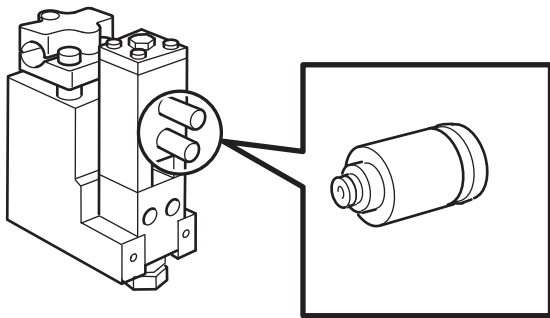

Pneumatic .25" Polyurethane Fittings

- 550-010 1/4" Black Airline
- 550-011 1/4" Red Airline
- 550-012 1/4" Blue Airline

160-527
1/4" Quick Disconnect Elbow

160-533
1/4" Quick Disconnect, 10-32 Straight

160-529
1/4" Quick Disconnect, 1/4" NPT

160-531
1/4" Quick Disconnect T-Connector

160-526
1/4" Quick Disconnect Coupler