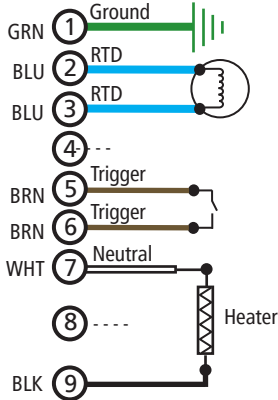

# FP 800 Series Automatic Gun 120 VAC

120 VAC

220 VAC

## BILL OF MATERIALS

ITEM	DESCRIPTION	PART NO	QTY
1	JIC Swivel Assembly	912-546	1
2	Manifold Block	130-031	1
3	1/16 NPT Pipe Plug	160-196	2
4	Heater Harness 110 Volt, 150W	913-045	1
5	Flat Panel Gun Bracket	130-085	1
6	7/8 Plug, Straight Thread	160-201	1
7	Actuator Lever (inside handle)	211-074	1
8	Switch (inside handle)	211-073	1
9	Handle	130-081	1
10	Trigger	130-082	1
11	Flat Panel Mount, Straight	130-083	1
12	Insulating Washer	540-013	4
13	1/4-20 X 1 1/4" Cap Screw	322-106	2
14	Precision Washer (not shown)	130-039	2