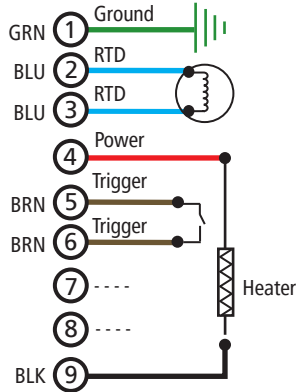

# FP 800 Series Automatic Gun 120 VAC

120 VAC

220 VAC

## BILL OF MATERIALS

ITEM	DESCRIPTION	PART NO	QTY
1	JIC Swivel Assembly	912-546	1
2	Manifold Block	130-031	1
3	1/16 NPT Pipe Plug	160-196	2
4	Heater Harness 110 Volt, 150W	913-045	1
5	Flat Panel Gun Bracket	130-085	1
6	7/8 Plug, Straight Thread	160-201	1
7	Actuator Lever (inside handle)	211-074	1
8	Switch (inside handle)	211-073	1
9	Handle	130-081	1
10	Trigger	130-082	1
11	Flat Panel Mount, Straight	130-083	1
12	Insulating Washer	540-013	4
13	1/4-20 X 1 1/4" Cap Screw	322-106	2
14	Precision Washer (not shown)	130-039	2