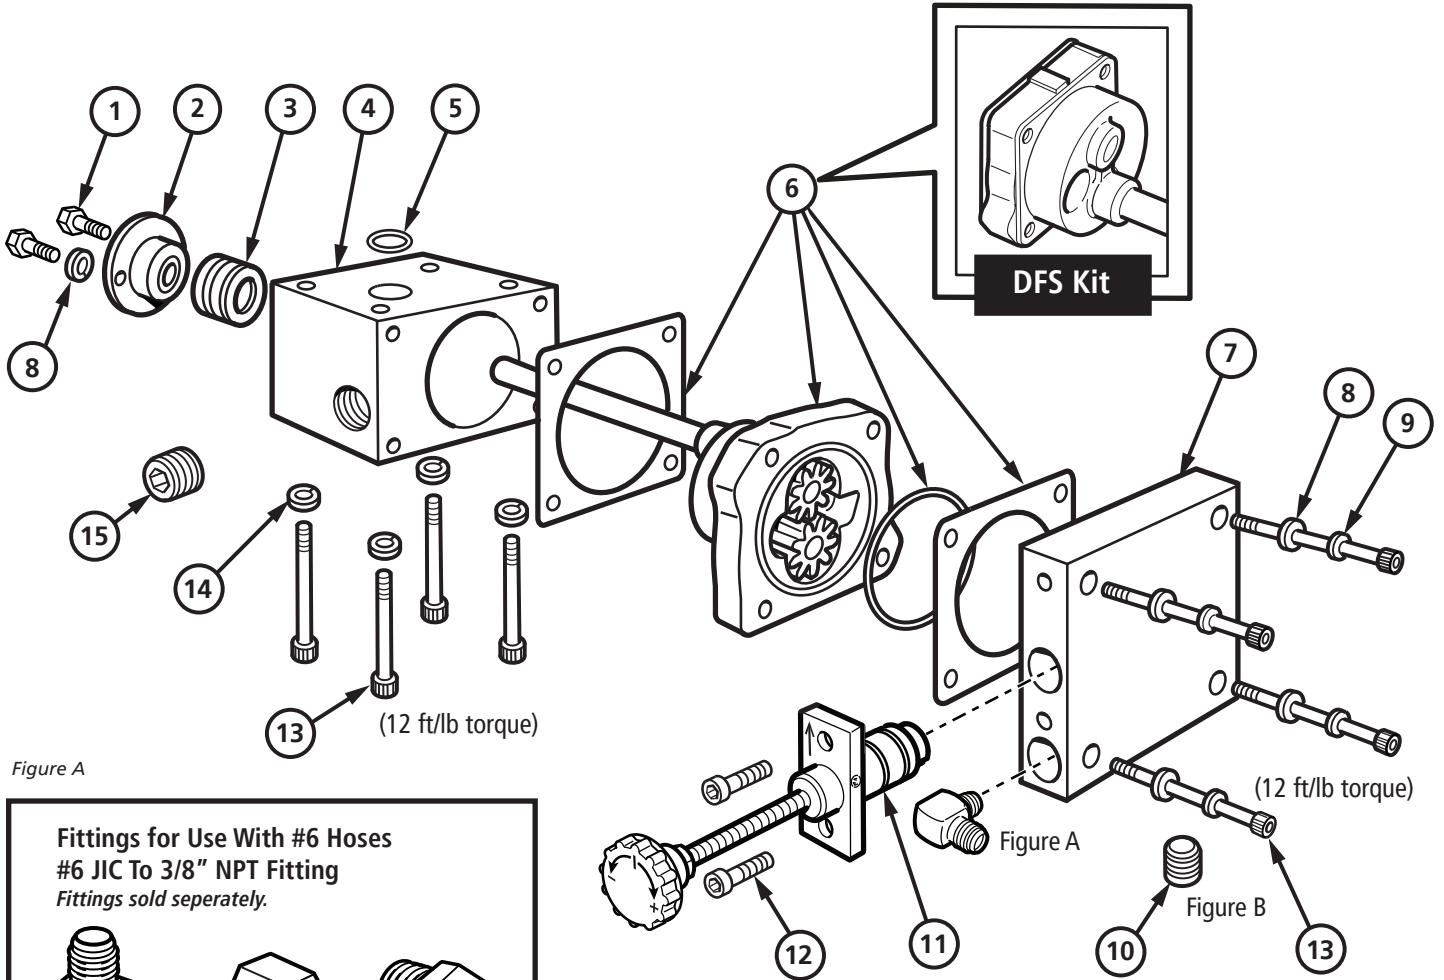

Pump Assembly PA-30

Figure A

Fittings for Use With #6 Hoses
 #6 JIC To 3/8" NPT Fitting
Fittings sold separately.

160-029 90° Elbow 160-216 Cap 160-086 Straight

Fittings for Use With #8 Hoses
 #8 JIC To 3/8" NPT Fitting

160-032 90° Elbow 160-218 Cap 160-087 Straight

Figure B

Filter Option

942-055
 DFS Pump
 Filter Assembly
 20 Mesh

BILL OF MATERIALS			
ITEM	DESCRIPTION	PART NO	QTY
1	1/4-20 X 1" Hex Head Bolt	328-004	2
2	Packing Retainer	420-002	1
3	Chevron Seal	510-020	1
4	Pump Block	420-001	1
5	O-Ring, Teflon Encapsulated	520-010	1
6	DFS Pump Kit, PA-30	942-030	1
7	Flow Control Block	400-020	1
8	1/4" Flat Washer	315-007	4
9	1/4" Lock Washer	316-007	6
10	3/8" NPT Pipe Plug	160-191	2
11	DFS Accu-Flow™ Control	940-015	1
12	1/4-20 X 1/2" Socket Head Cap Screw	322-101	2
13	1/4-20 X 2 1/2" Socket Head Cap Screw	322-110	8
14	1/4" High Collar Lock Washer	316-023	4
15	1/2" NPT Drain Plug	160-193	1