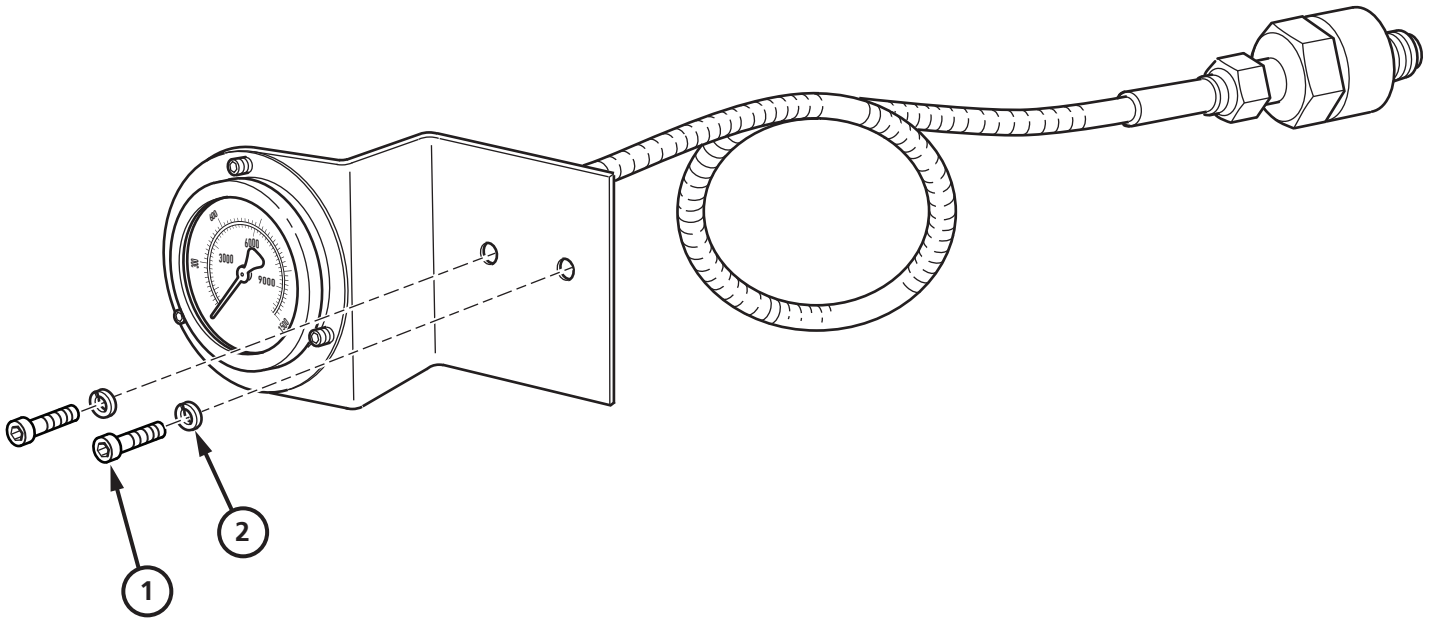

Pressure Gauge

910-055

BILL OF MATERIALS

ITEM	DESCRIPTION	PART NO	QTY
1	1/4-20 X 5/8" Socket Hd. Cap Screw	322-102	2
2	1/4" Lock Washer	316-007	2