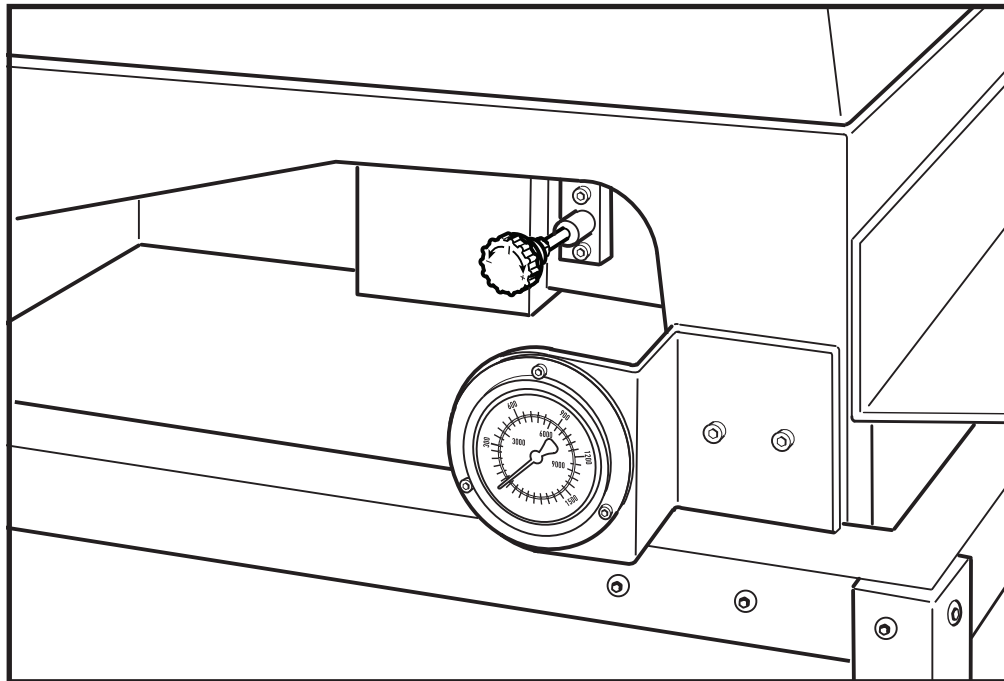

Pressure Gauge

910-055

BILL OF MATERIALS

ITEM	DESCRIPTION	PART NO	QTY
1	1/4-20 X 5/8" Socket Hd. Cap Screw	322-102	2
2	1/4" Lock Washer	316-007	2