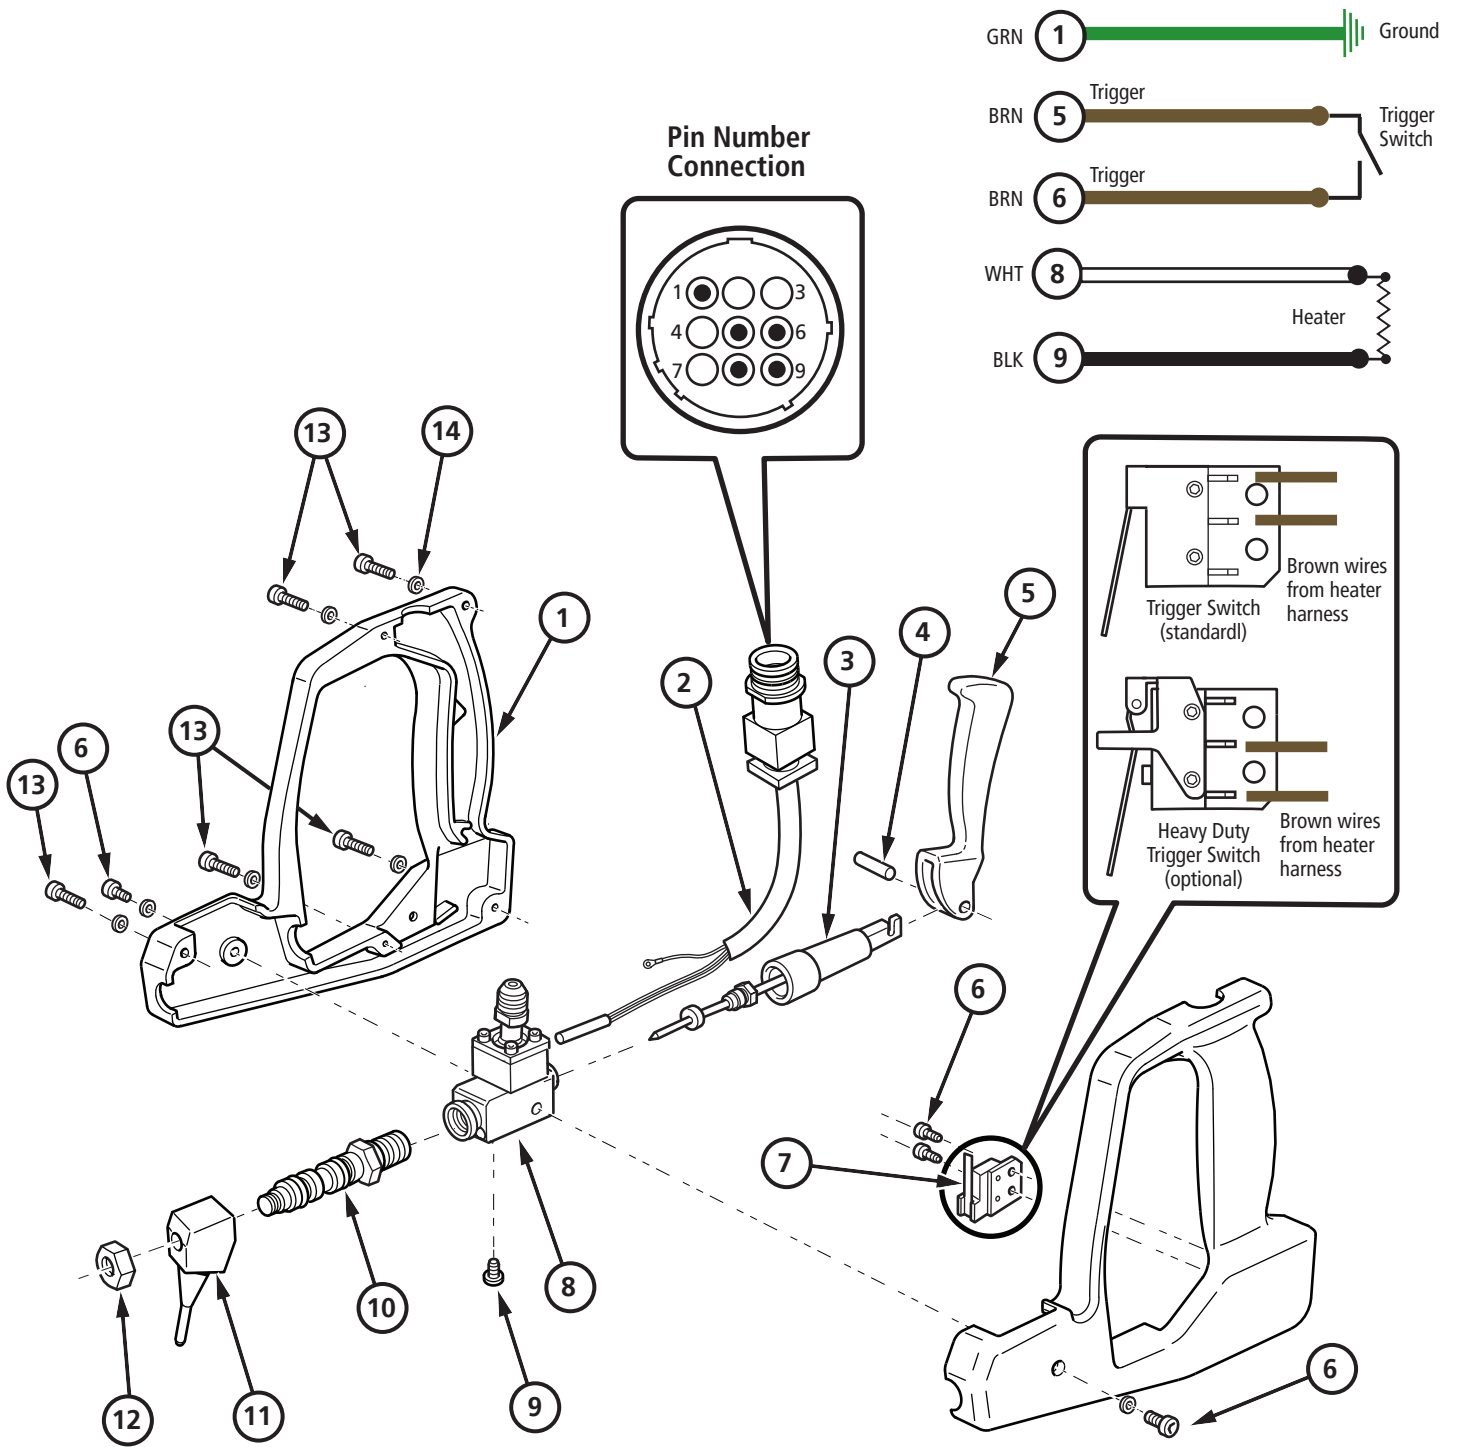

# DG 513 Series ETC Handgun Parts List

**340-028**  
Sticker

**340-029**  
Sticker

## YOUR GUN CONFIGURATION

### In-Line Hose Entry

DG-513, 360 Plus Swivel

## BILL OF MATERIALS

ITEM	DESCRIPTION	PART NO	QTY
1	Handgun Body	125-001	1
2a	DFS Heater Harness 30 W	912-110	1
2b	DFS Heater Harness (optional) 35 W	912-112	1
3	DFS Needle Assembly	912-061	1
4	Trigger Pivot Pin	300-018	1
5	Trigger	125-004	1
6	6-32 X 1/4" Socket Head Cap Screws	322-002	4
7a	Trigger Switch (standard)	912-550	1
7b	Trigger Switch Heavy Duty (optional)	912-551	1
8	DFS Heater Body With Ball Swivel	912-545	1
9	6-32 X 1/8" Socket Head Cap Screw	322-001	1
10	Needle Seat	156-010	1
11	Nozzle	See Nozzles	1
12	Retaining Nut	310-026	1
13	6-32 X 1/2" Socket Head Cap Screws	322-004	5
14	DG Handgun Body Assembly Washer	125-035	7